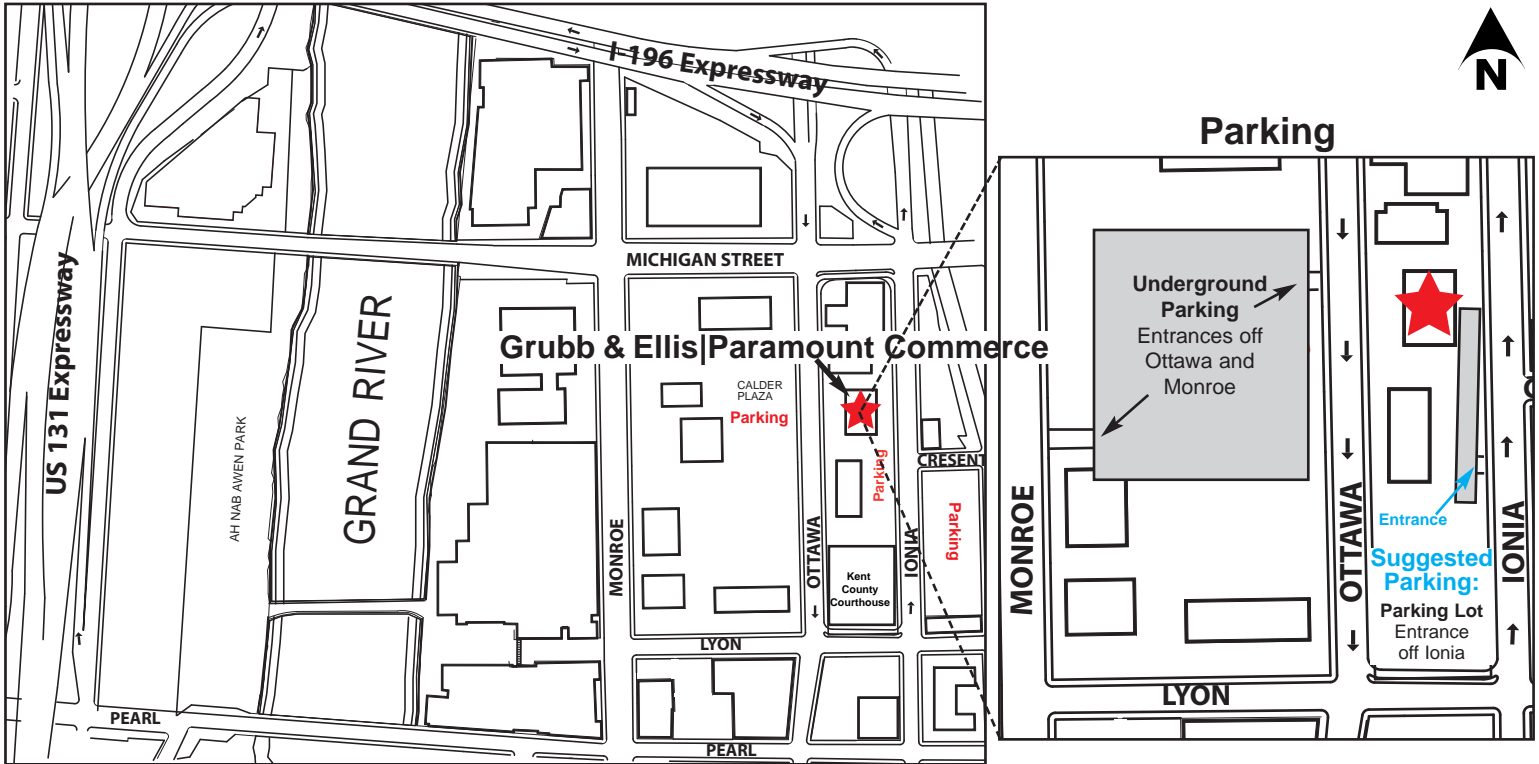

LOCATION SUMMARY

Driving Directions

From the East:

196 W to Exit 77C - Ottawa Ave
Merge onto Ottawa Ave. traveling South
We are located 1/2 block past Michigan Ave.

From the West:

196 E to Exit 77C - Ottawa Ave
Merge onto Ottawa Ave. traveling South.
We are located 1/2 block past Michigan Ave.

From the North:

131 S to Exit 85B - Pearl St.
Turn East (left) at first light, onto Pearl St.
Travel East on Pearl to Monroe.
Turn North (left) on Monroe.
Travel North to Michigan.
Turn East (right) onto Michigan.
Travel East to Ottawa Ave.
Turn South (right) onto Ottawa Ave.
We are located 1/2 block past Michigan.

From the South:

131 N to 196 E.
Travel East on 196 to Exit 77C - Ottawa Ave.
Merge onto Ottawa Ave. traveling South.
We are located 1/2 block past Michigan Ave.

• Grubb & Ellis|Paramount Commerce is located on the 4th Floor of the Frey Building at 300 Ottawa Ave. NW

• Parking is available in 2 locations:

- **Suggested Parking:** Parking Lot with Entrance off Ionia Ave.
- Underground Parking with entrances off Monroe Ave. and Ottawa Ave.

Give Grubb & Ellis|Paramount Commerce Receptionist parking ticket for validation